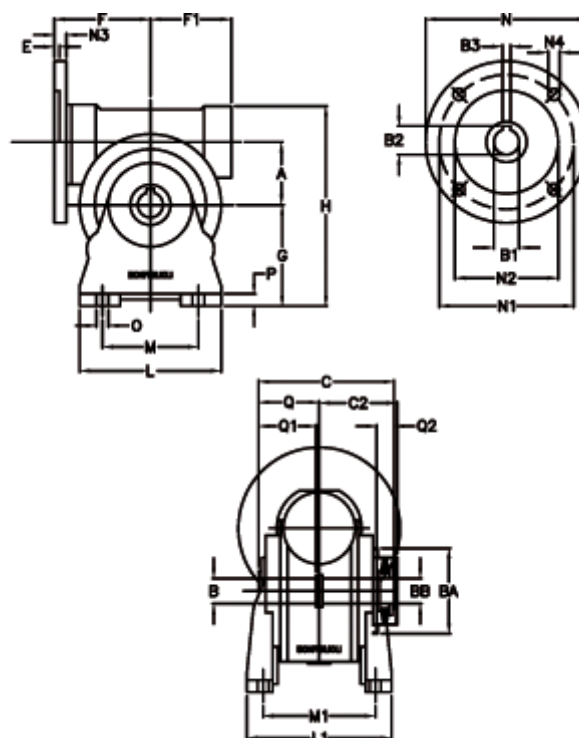

Article number: 390204902423336

Description: Worm Gear with Torque Limiter
VF 49-L2-A-24 P80B14

Measures

a = 49.50	C2 = 63,5	L1 = 124.0	O = 8.5
B = 25	Description = VF 49A-xx-80B14	m = 63	P = 12
B1 E7 = 19	E = 3.0	M1 = 98.5	Q = 51.0
B2 = 21.8	F = 70	N = 120	Q1 = 41
B3 H9 = 6	F1 = 63	N1 = 100	Q2 = 15
BA = 63	g = 82	N2 = 80	
BB H7 = 14	H = 162	N3 = 10.0	
C = 105	L = 110	N4 = 7	